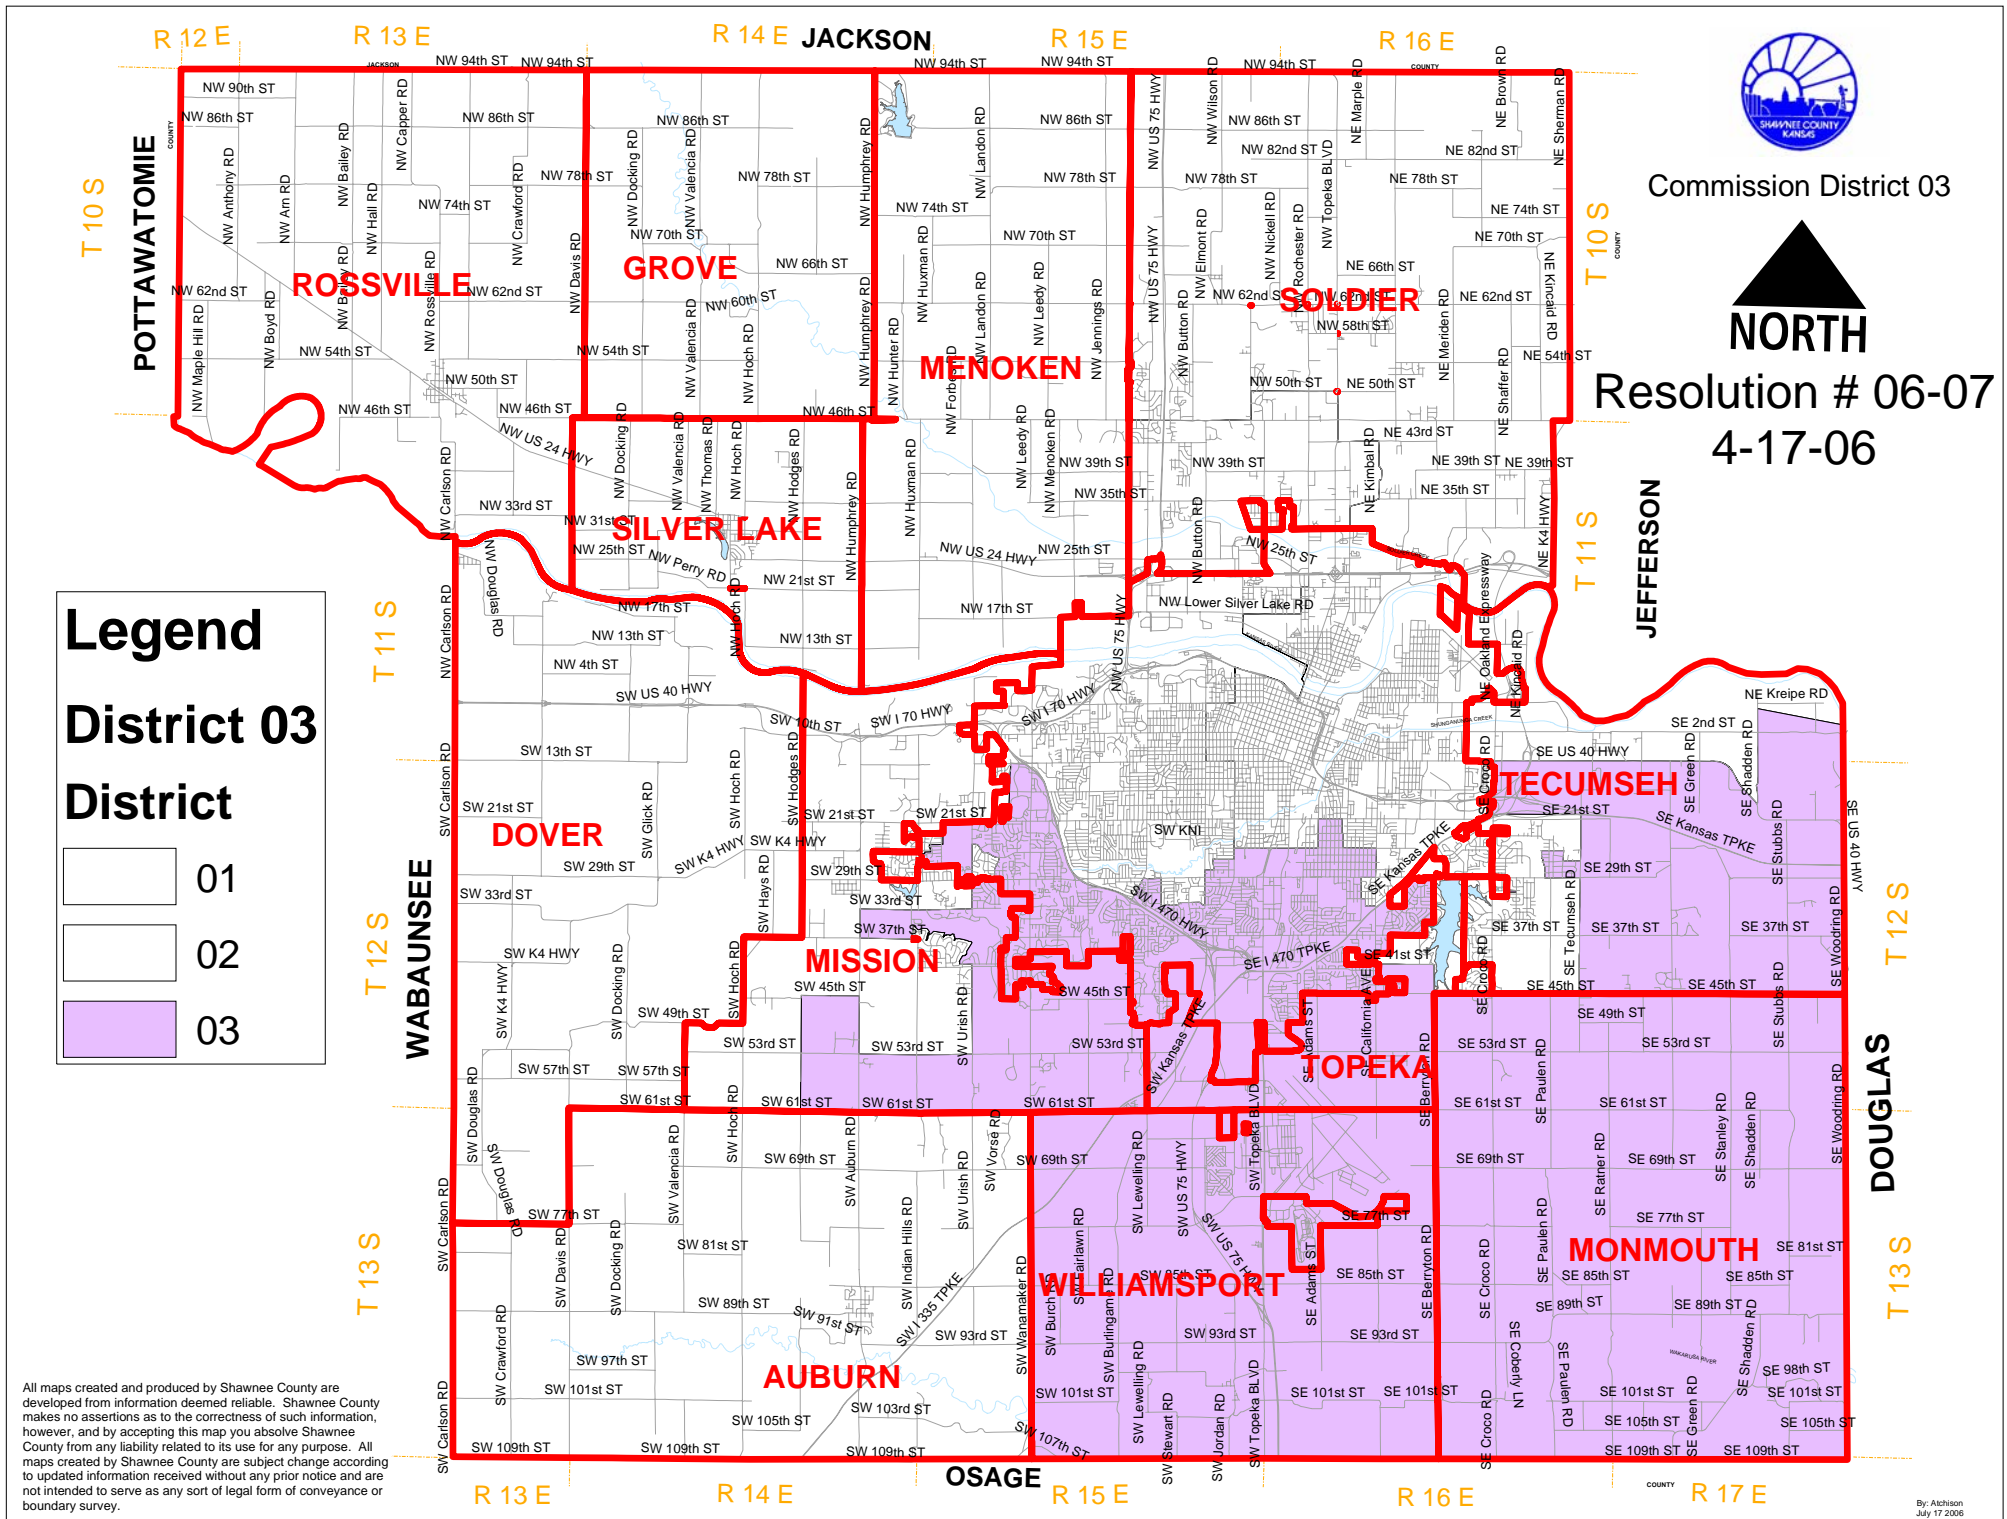

Commission District 03

Resolution # 06-07
4-17-06

Legend

District 03

District

01
02
03