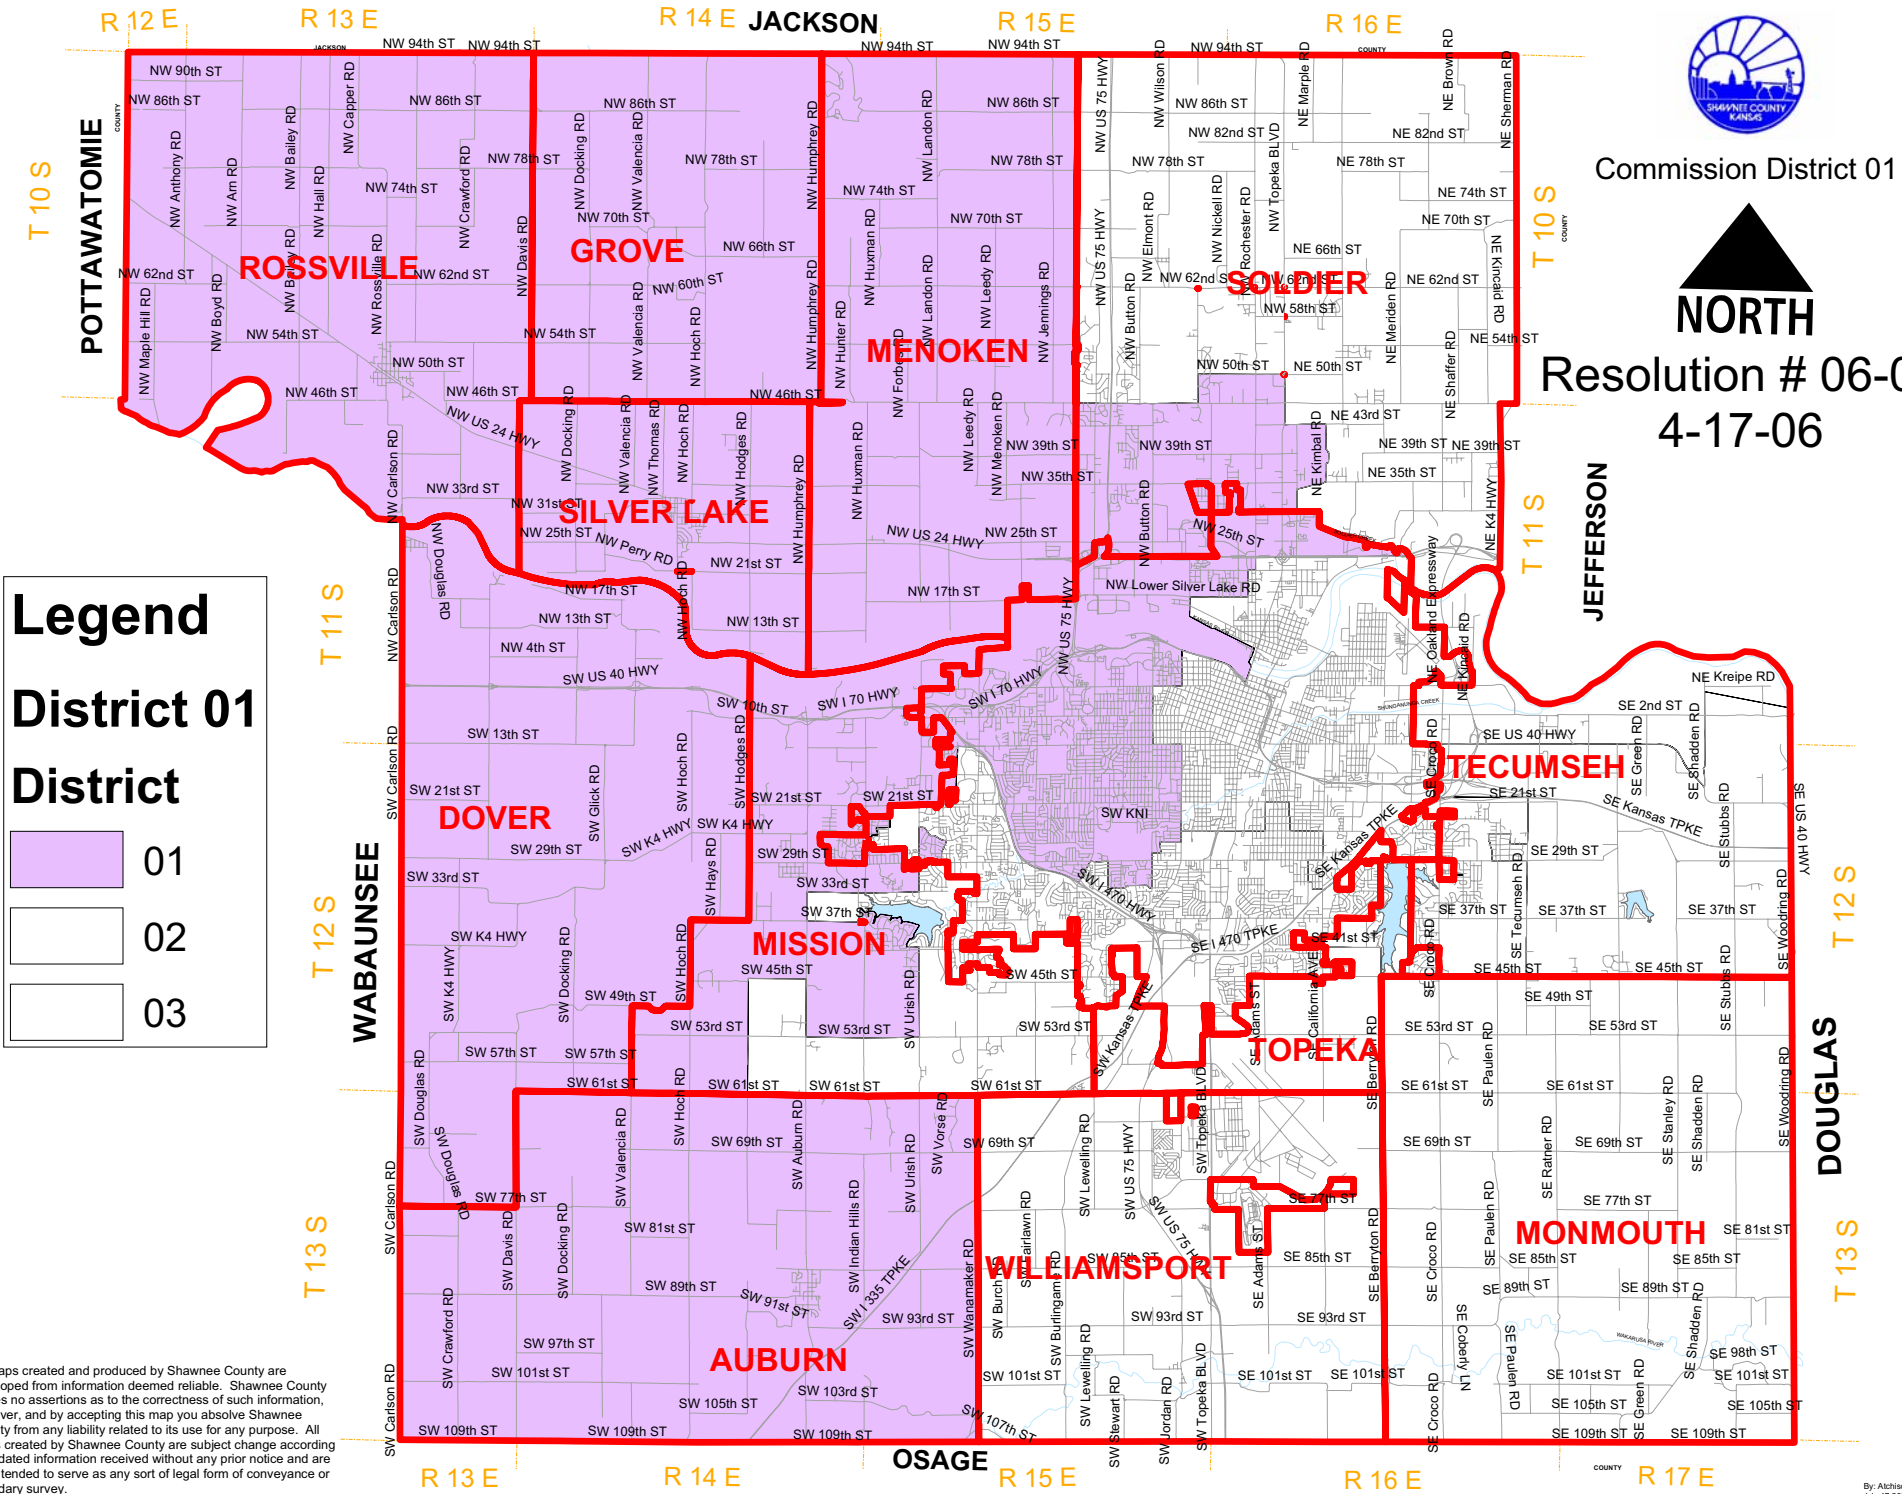

Commission District 01

Resolution # 06-07
4-17-06

Legend

District 01

District

	01
	02
	03